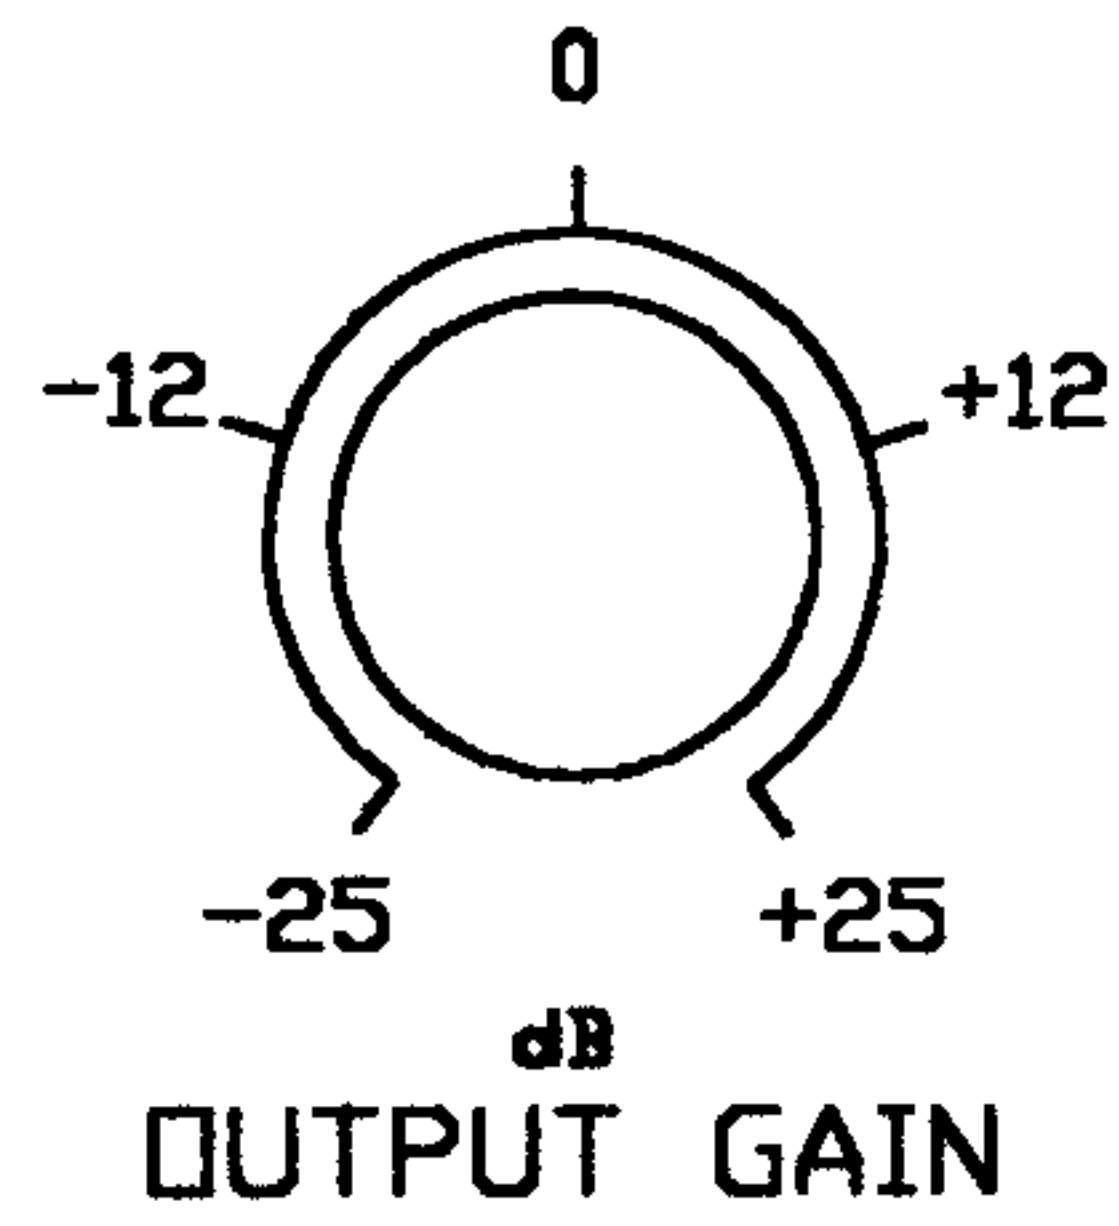

dbx 160S  
COMPRESSOR  
LIMITER

OVEREASY

LEFT

SIDECHAIN

AUTO

PeakStopPlus

BYPASS

INSERT

STEREO

COUPLE

OVEREASY

RIGHT

SIDECHAIN

AUTO

PeakStopPlus

BYPASS