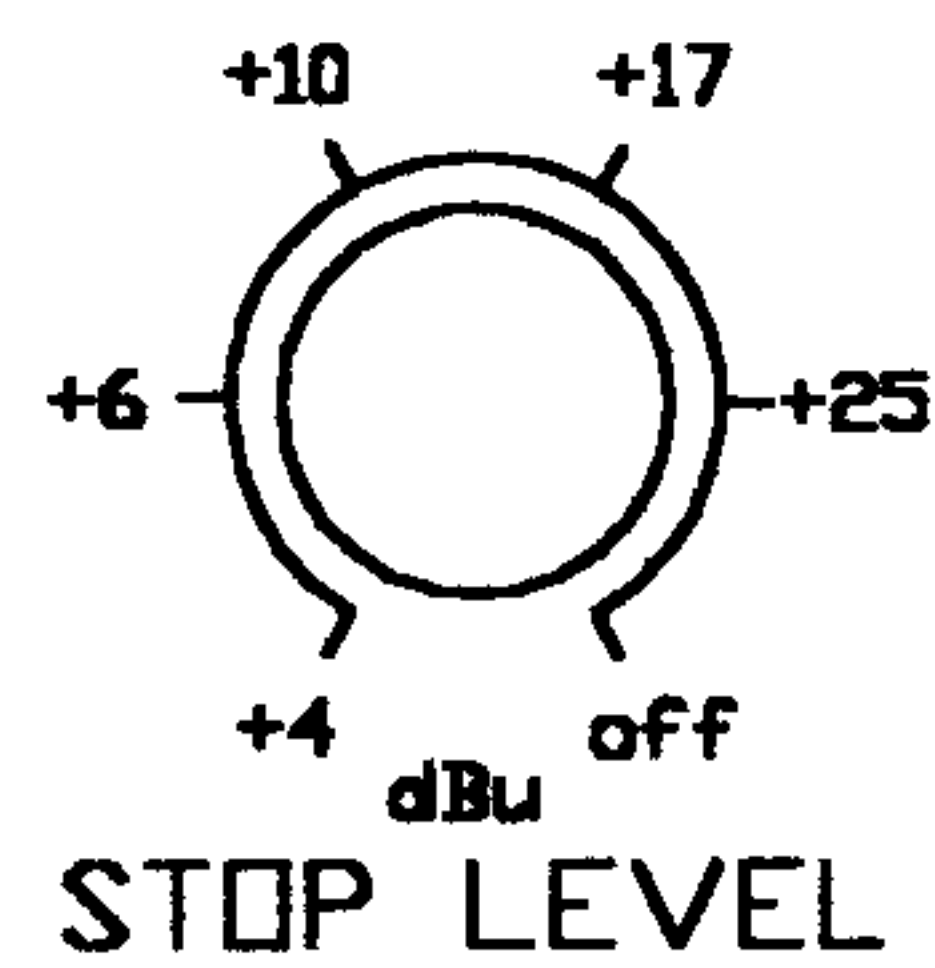

dbx 160S  
COMPRESSOR  
LIMITER

OVEREASY

LEFT

SIDECHAIN

AUTO

PeakStopPlus

BYPASS

INSERT

STEREO

COUPLE

OVEREASY

RIGHT

SIDECHAIN

AUTO

PeakStopPlus

BYPASS