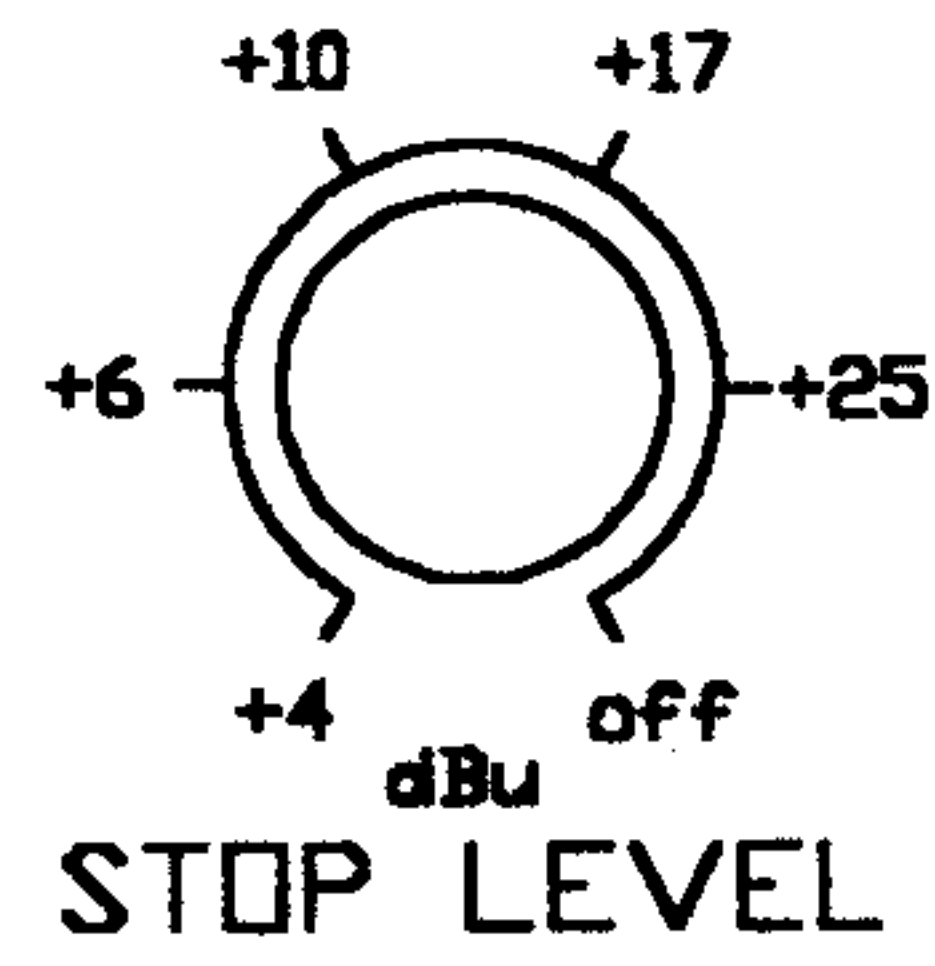

dbx 160S  
COMPRESSOR  
LIMITER

OVEREASY

LEFT

SIDECHAIN

AUTO

PeakStopPlus

BYPASS

INSERT

STEREO

COUPLE

OVEREASY

RIGHT

SIDECHAIN

AUTO

PeakStopPlus

BYPASS