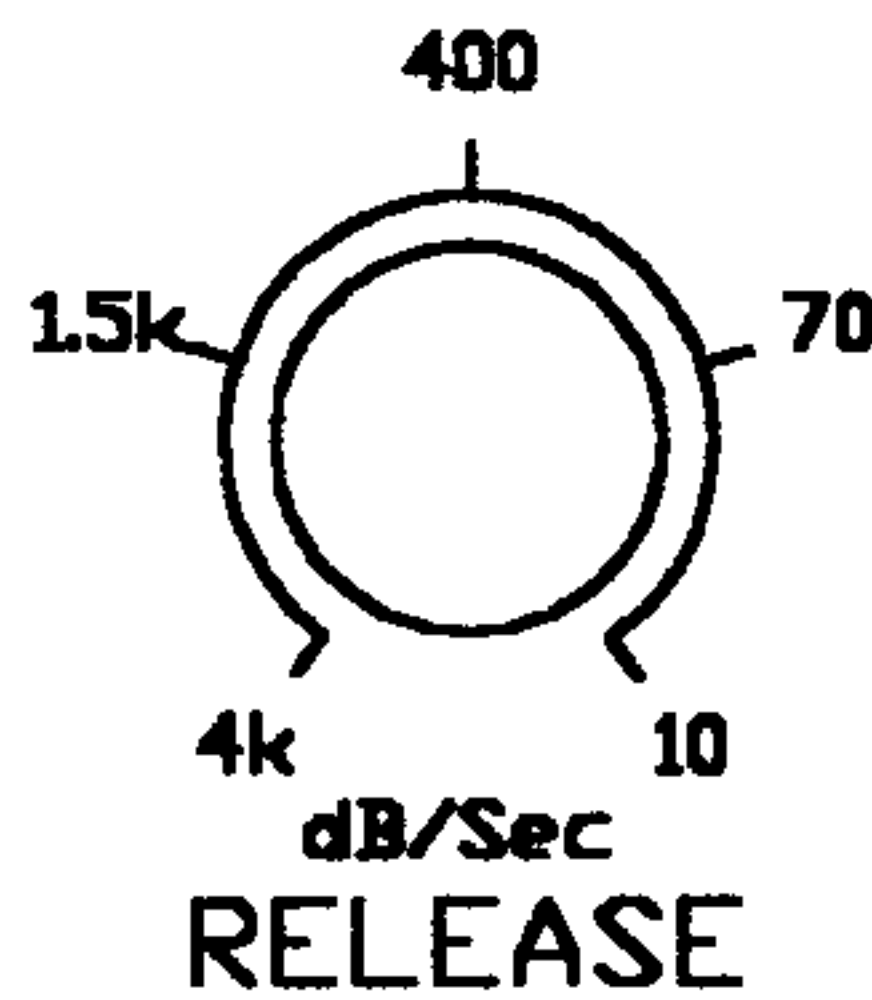

dbx 160S
COMPRESSOR
LIMITER

☐
OVEREASY

LEFT

☐
SIDECHAIN

☐
AUTO

☐
PeakStopPlus

☐
BYPASS

INSERT

STEREO

COUPLE

☐
OVEREASY

RIGHT

☐
SIDECHAIN

☐
AUTO

☐
PeakStopPlus

☐
BYPASS

INSERT