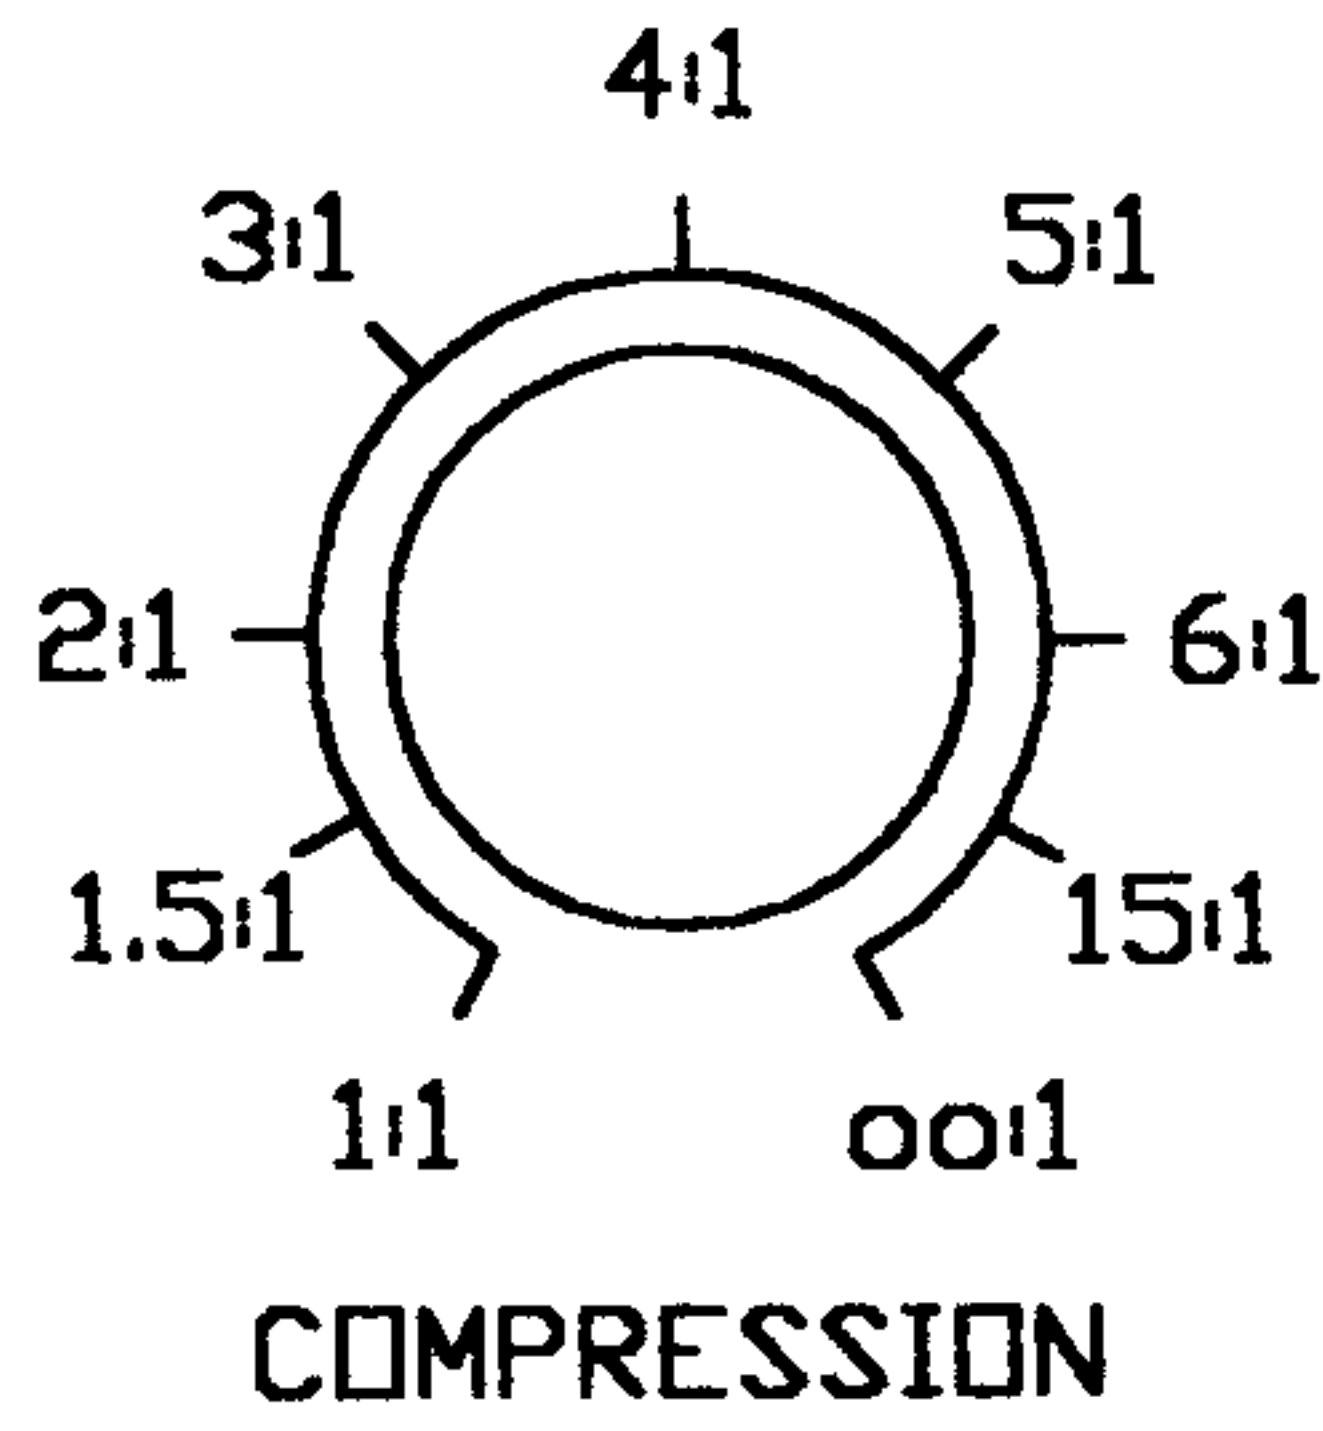

dbx 160S  
COMPRESSOR  
LIMITER

OVEREASY

LEFT

SIDECHAIN

AUTO

PeakStopPlus

BYPASS

INSERT

STEREO

COUPLE

OVEREASY

RIGHT

SIDECHAIN

AUTO

PeakStopPlus

BYPASS