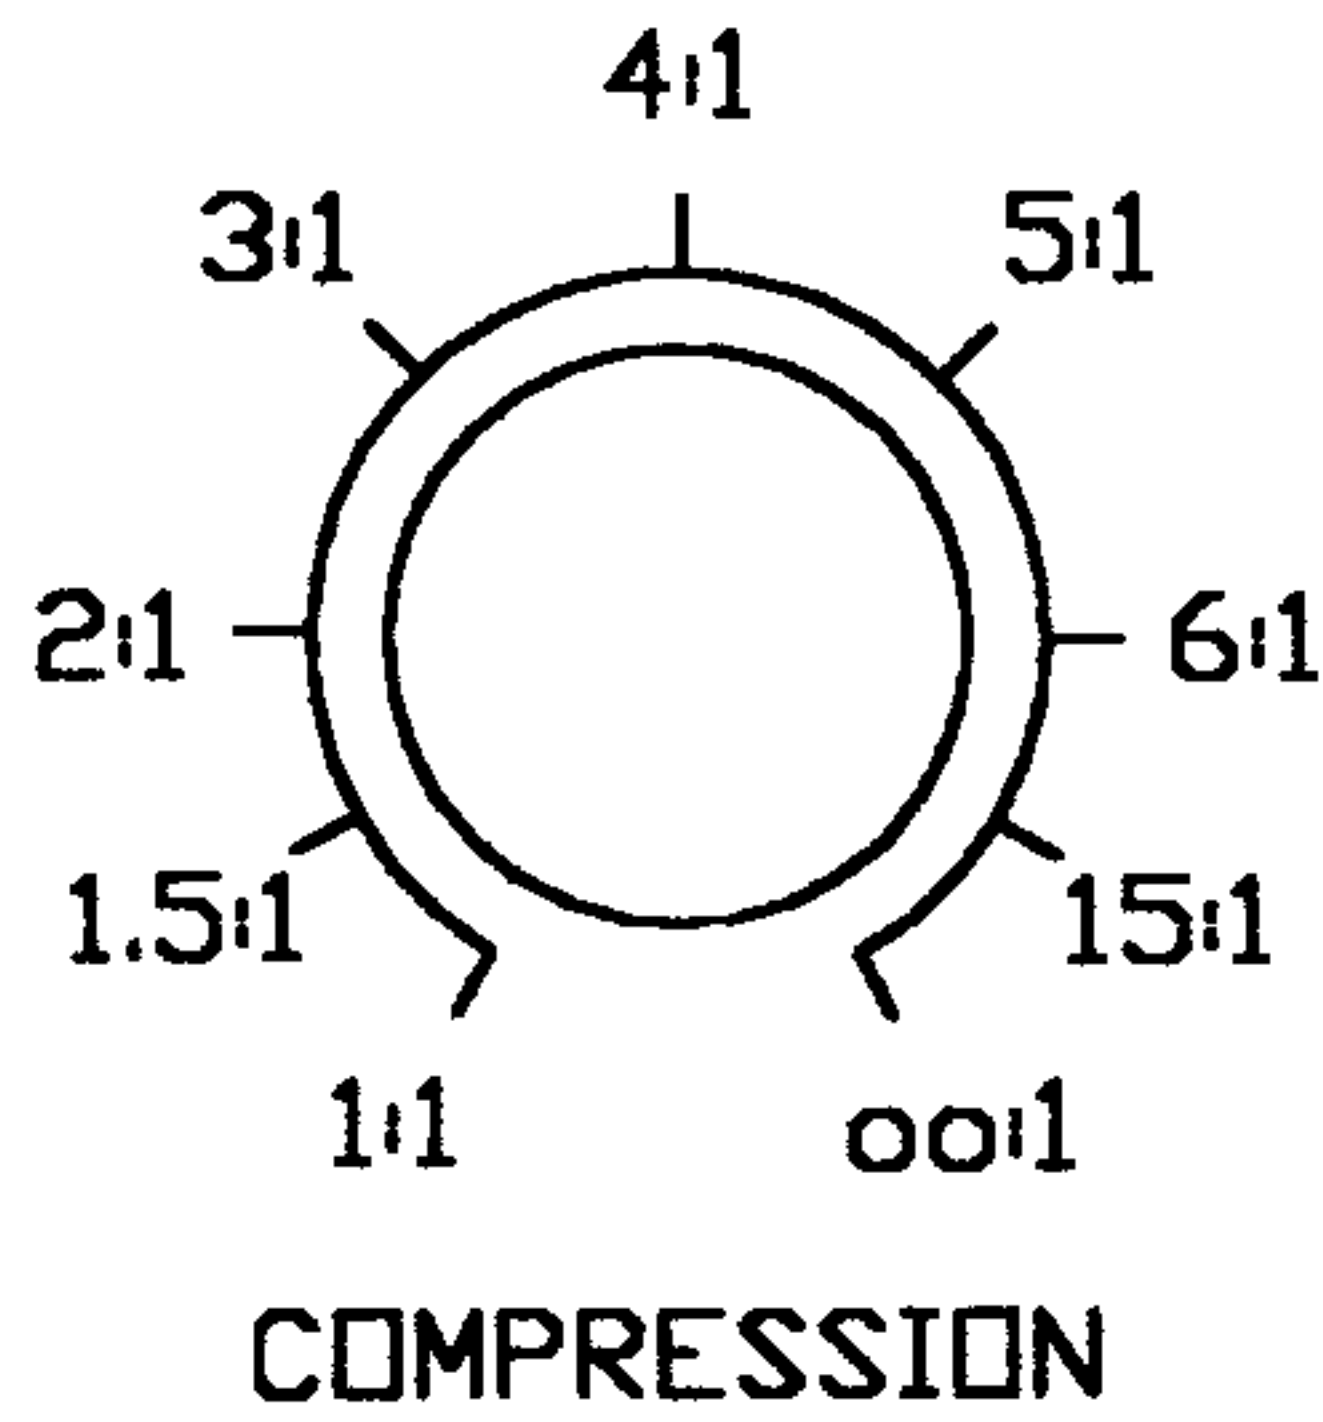

dbx 160S  
COMPRESSOR  
LIMITER

OVEREASY

LEFT

SIDECHAIN

AUTO

PeakStopPlus

BYPASS

INSERT

STEREO

COUPLE

OVEREASY

RIGHT

SIDECHAIN

AUTO

PeakStopPlus

BYPASS